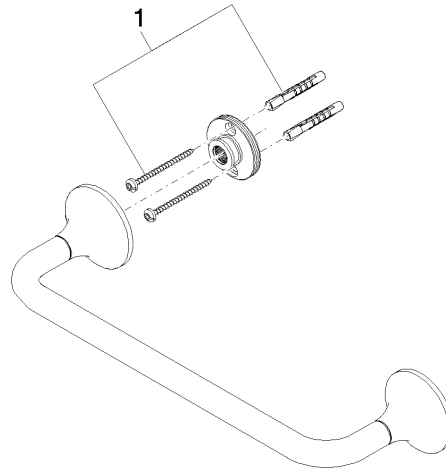

83 030 809

- gauge 300 mm
- width 360mm
- height 60 mm
- rosette Ø 60 mm
- 98mm projection

	Chrome	83 030 809-00
	Brushed Platinum	83 030 809-06
	Platinum	83 030 809-08
	Dark Chrome	83 030 809-19
	Brushed Durabronze (23kt Gold)	83 030 809-28
	Brushed Bronze	83 030 809-42
	Brushed Champagne (22kt Gold)	83 030 809-46
	Champagne (22kt Gold)	83 030 809-47
	Brushed Dark Platinum	83 030 809-99

83 030 809

mm [inches]

83 030 809

Parts for other  
finishes can be found  
here: Brushed  
Platinum

### Spare parts list

No.	Item Number	Name	Quantity used	Delivery time
1	05 30 31 025 00 90	fixing set	1	2