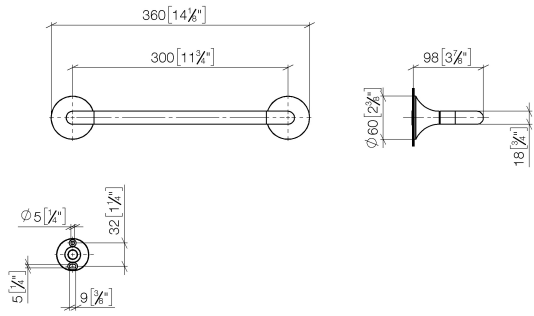

83 030 809

- gauge 300 mm
- width 360mm
- height 60 mm
- rosette Ø 60 mm
- 98mm projection

	Chrome	83 030 809-00
	Brushed Platinum	83 030 809-06
	Platinum	83 030 809-08
	Dark Chrome	83 030 809-19
	Brushed Durabronze (23kt Gold)	83 030 809-28
	Brushed Bronze	83 030 809-42
	Brushed Champagne (22kt Gold)	83 030 809-46
	Champagne (22kt Gold)	83 030 809-47
	Brushed Dark Platinum	83 030 809-99

83 030 809

mm [inches]

83 030 809

Parts for other  
finishes can be found  
here: Brushed  
Platinum

### Spare parts list

No.	Item Number	Name	Quantity used	Delivery time
1	05 30 31 025 00 90	fixing set	1	2